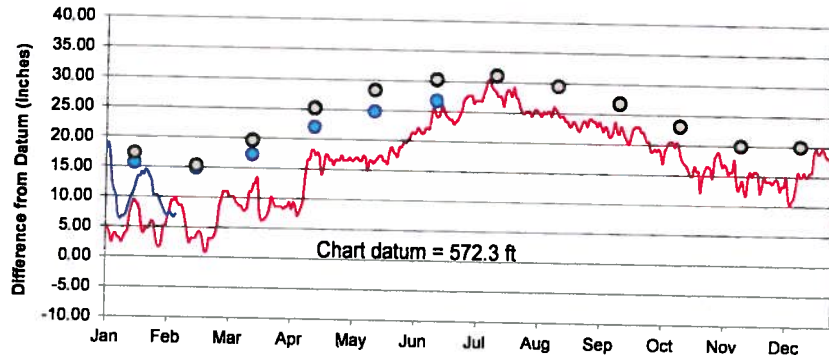

Lake Superior

Lake Michigan-Huron

Lake St. Clair

Lake Erie

Lake Ontario

U.S. Army Corps of Engineers
 Detroit District
<http://www.lre.usace.army.mil>