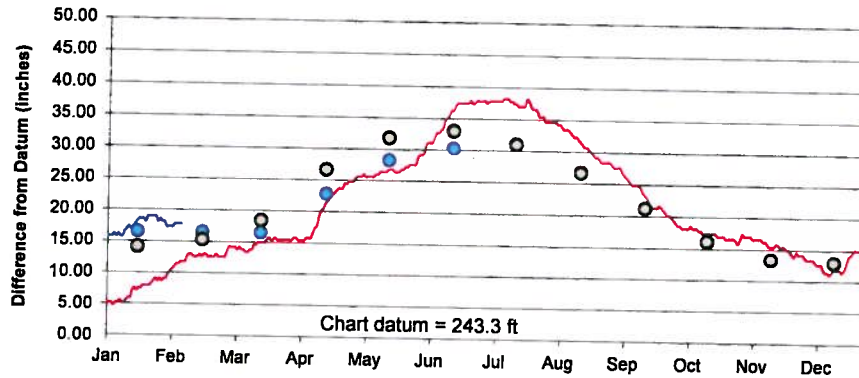

Lake Superior

Lake Michigan-Huron

Lake St. Clair

Lake Erie

Lake Ontario

U.S. Army Corps of Engineers
 Detroit District
<http://www.lre.usace.army.mil>