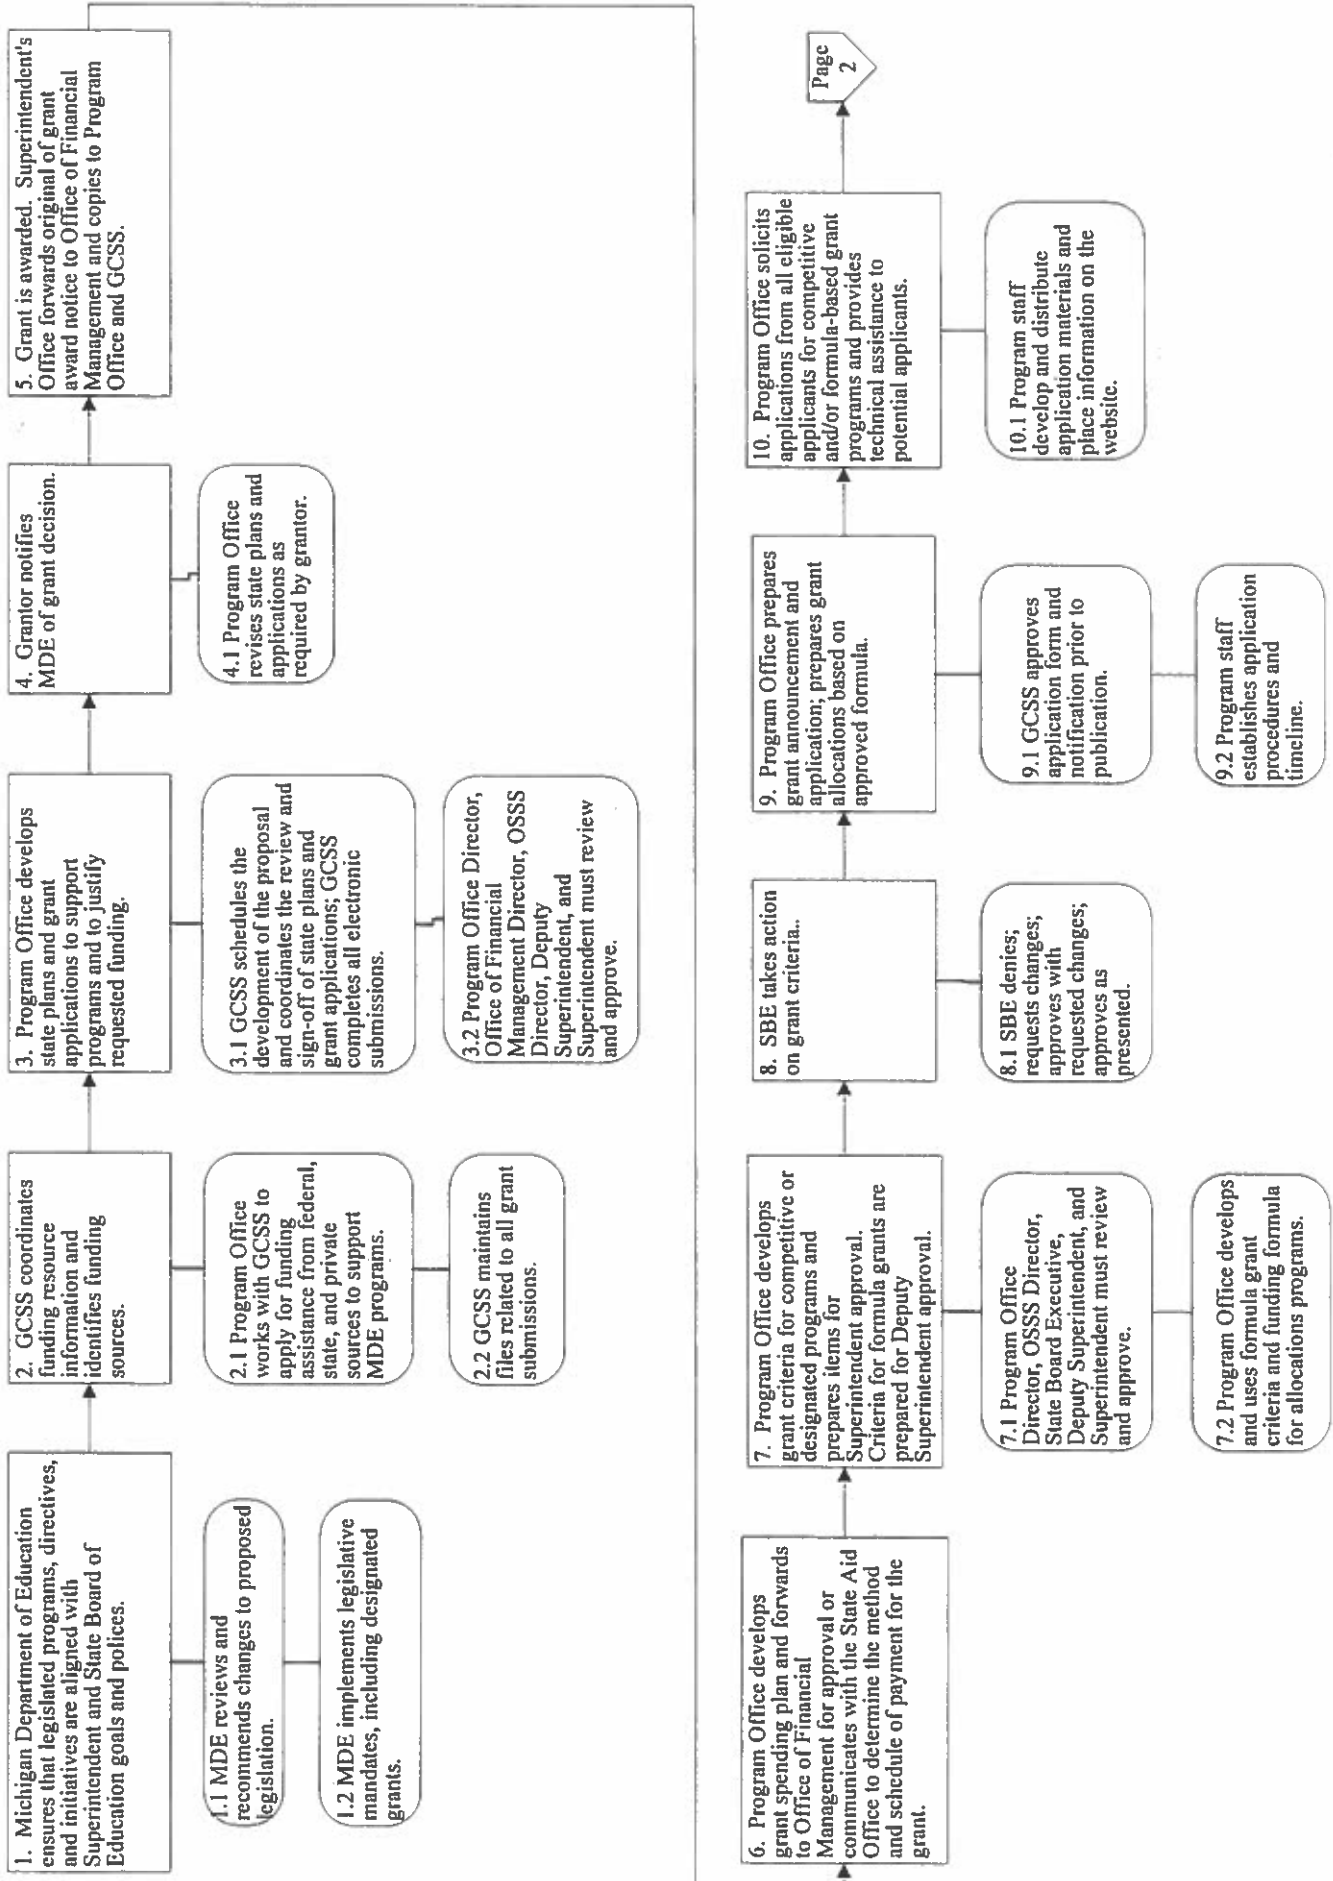

Michigan Department of Education
Office of Grants Coordination and School Support
MDE Grants Process Overview

Michigan Department of Education
Office of Grants Coordination and School Support
MDE Grants Process Overview