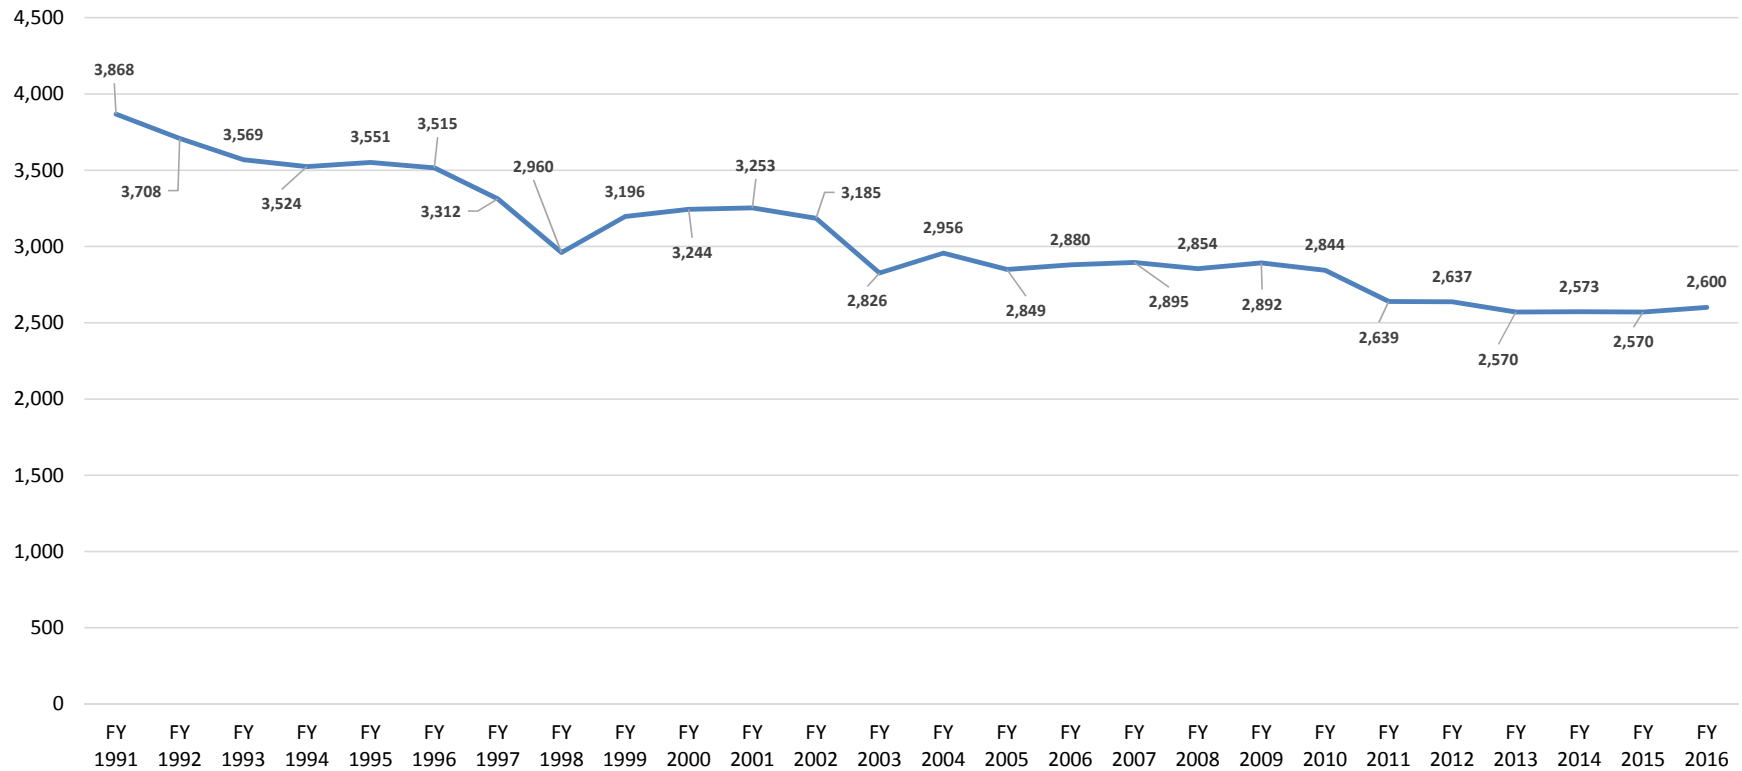

Michigan Department of Transportation Average Annual Classified Employees FY 1990-91 – FY 2015-16

William Hamilton, House Fiscal Agency, March 7, 2017

Michigan Department of Transportation Quarterly Employee Headcount January 2002 through February 2017