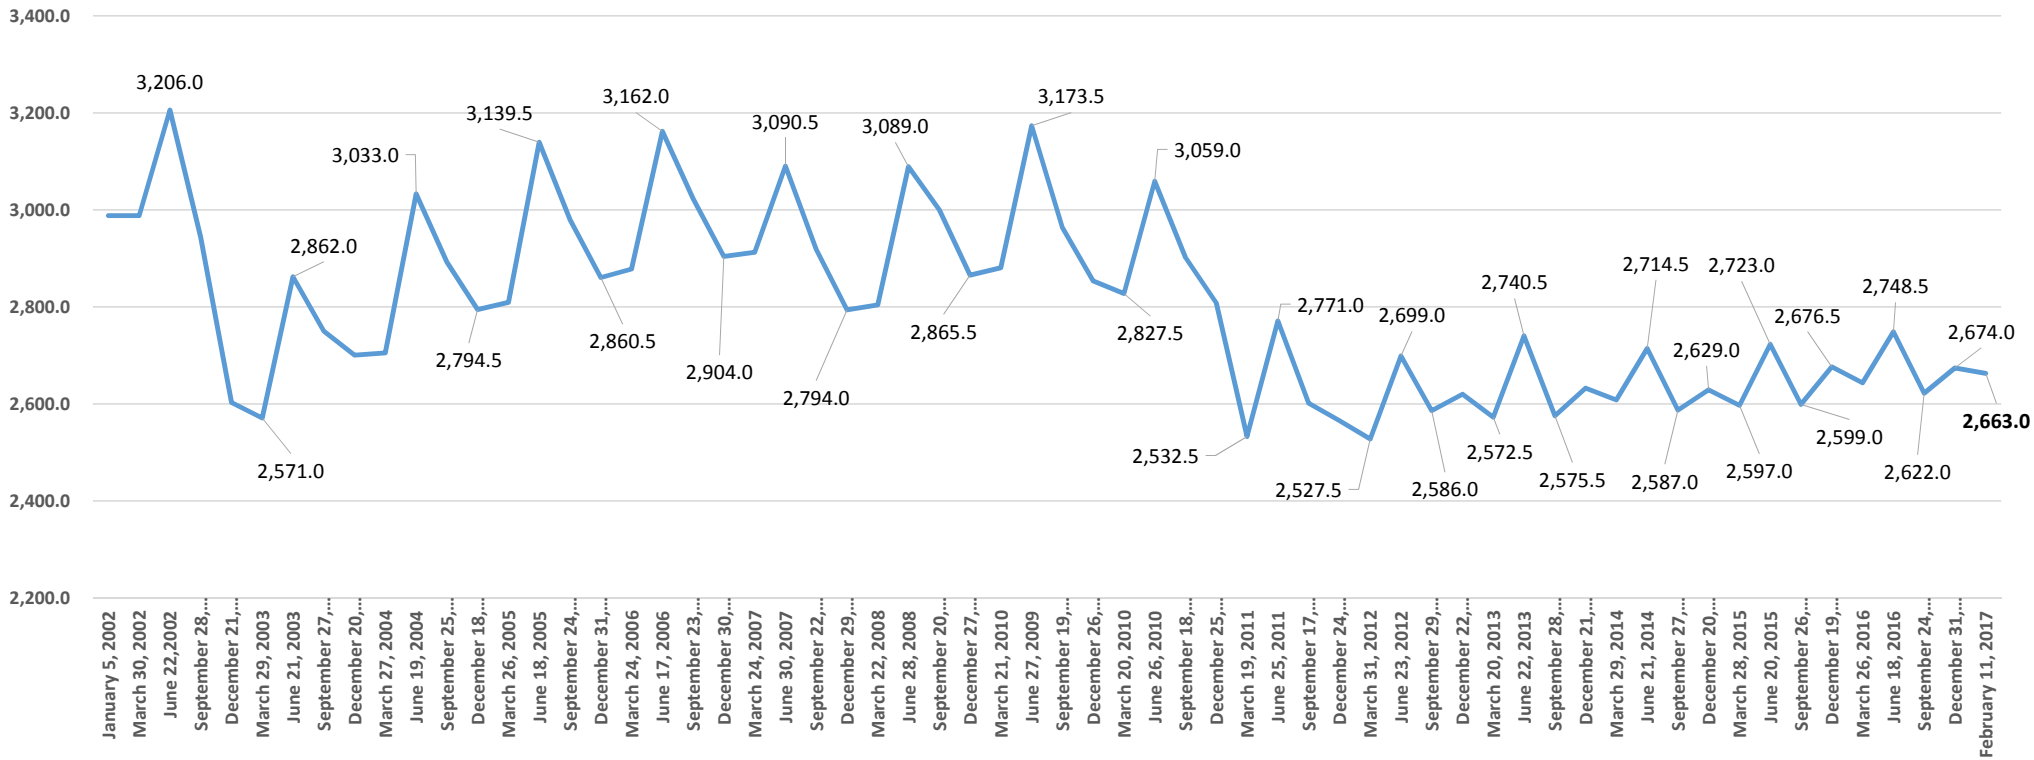

Michigan Department of Transportation Average Annual Classified Employees FY 1990-91 – FY 2015-16

William Hamilton, House Fiscal Agency, March 7, 2017

Michigan Department of Transportation Quarterly Employee Headcount January 2002 through February 2017